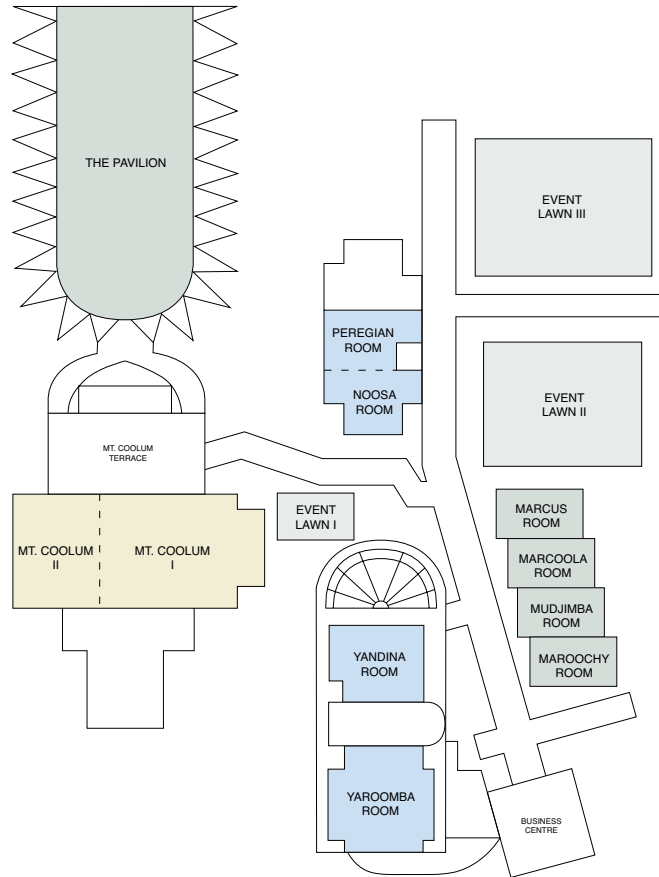

CONVENTION CENTRE GROUND LEVEL

### CONFERENCES & EVENTS

- Located on Queensland's beautiful Sunshine Coast, Hyatt Regency Coolum is one of Australia's most renowned destinations for unique conferences and events. Sprawling across 150 hectares at the base of Mount Coolum, the resort fronts the Pacific Ocean and has direct access to two km of pristine beach. Our property is 10 minutes from Sunshine Coast Airport and 90 minutes north of Brisbane Domestic and International Airport; our onsite Transportation department can arrange group return transfers by shuttle or private car
- No matter what size of style of event you are planning, our resort has a wide variety of venues with the flexibility to cater for groups of 10 up to 1,200 guests. Natural surrounds offer unlimited opportunities in creative and innovative theming for both indoor and outdoor events
- Motorised screens, in-roof speakers and ceiling mounted data projectors provide first class technology and communications facilities in all conference rooms
- Our Event Service staff are rich in experience and creativity, and specialise in transforming ordinary meetings and events to be something extraordinary. Natural light beaming into conference rooms, outdoor morning and afternoon breaks with a backdrop of fresh air, shady lawns and lakes, and sumptuous private dining menus designed by expert chefs combine to deliver an outstanding experience your delegates will find unforgettable

VILLAGE SQUARE POOL

DUNE BEACH CLUB

THE GROVE