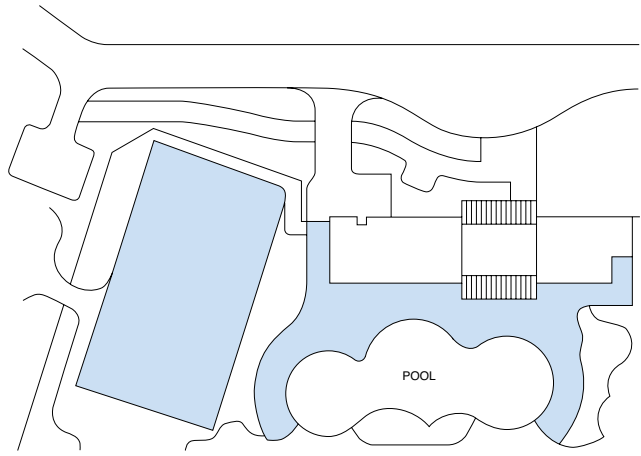

CONVENTION CENTRE GROUND LEVEL

### CONFERENCES & EVENTS

- Located on Queensland's beautiful Sunshine Coast, Hyatt Regency Coolum is one of Australia's most renowned destinations for unique conferences and events. Sprawling across 150 hectares at the base of Mount Coolum, the resort fronts the Pacific Ocean and has direct access to two km of pristine beach. Our property is 10 minutes from Sunshine Coast Airport and 90 minutes north of Brisbane Domestic and International Airport; our onsite Transportation department can arrange group return transfers by shuttle or private car
- No matter what size of style of event you are planning, our resort has a wide variety of venues with the flexibility to cater for groups of 10 up to 1,200 guests. Natural surrounds offer unlimited opportunities in creative and innovative theming for both indoor and outdoor events
- Motorised screens, in-roof speakers and ceiling mounted data projectors provide first class technology and communications facilities in all conference rooms
- Our Event Service staff are rich in experience and creativity, and specialise in transforming ordinary meetings and events to be something extraordinary. Natural light beaming into conference rooms, outdoor morning and afternoon breaks with a backdrop of fresh air, shady lawns and lakes, and sumptuous private dining menus designed by expert chefs combine to deliver an outstanding experience your delegates will find unforgettable

VILLAGE SQUARE POOL

DUNE BEACH CLUB

THE GROVE